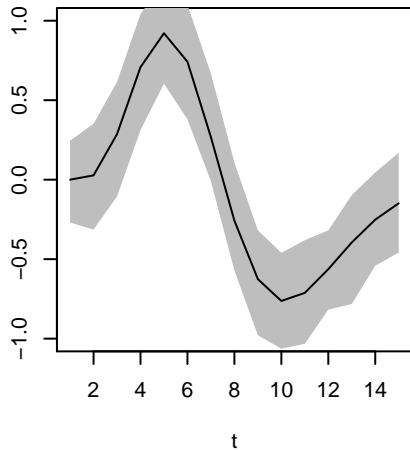

(a) 95%VB, 16 runs, sd=0.3

(b) 95%VB, 16 runs, sd=0.5

(c) 95%VB, 32 runs, sd=0.5