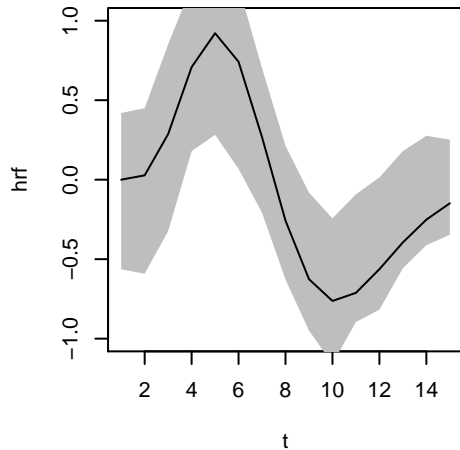

(a) 95%VB, 16 runs, sd=0.3

(b) 95%VB, 16 runs, sd=0.5

(c) 95%VB, 32 runs, sd=0.5